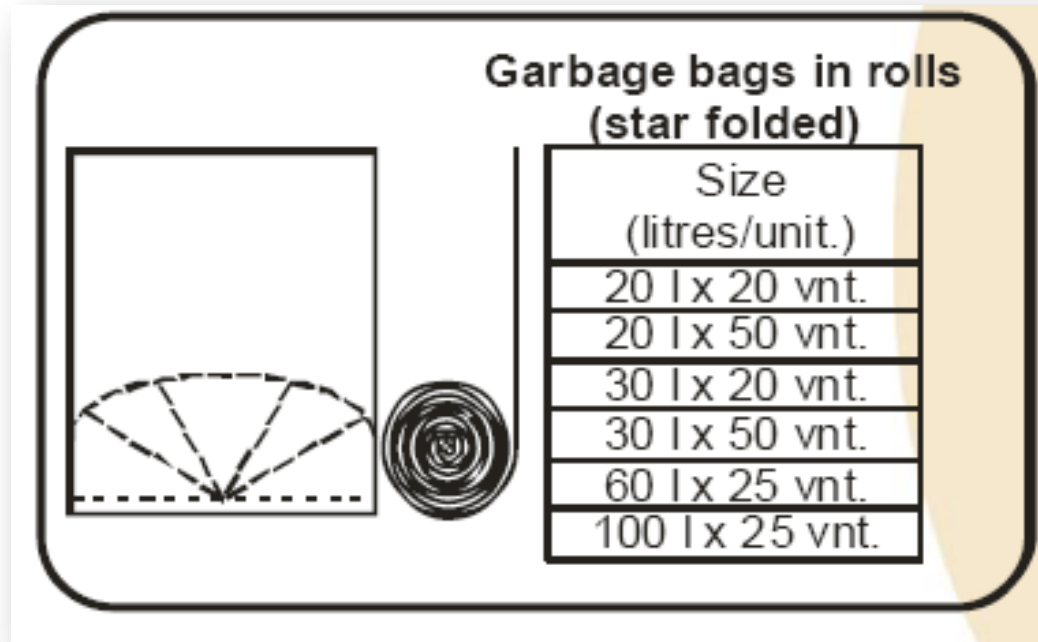

Other positions:

120 l. x 10 psc. | 140 l. x 10 psc. | 160 l. x 10 psc. | 240 l. x 5 psc.

All kind of garbage bags can be produced according to customer requirements